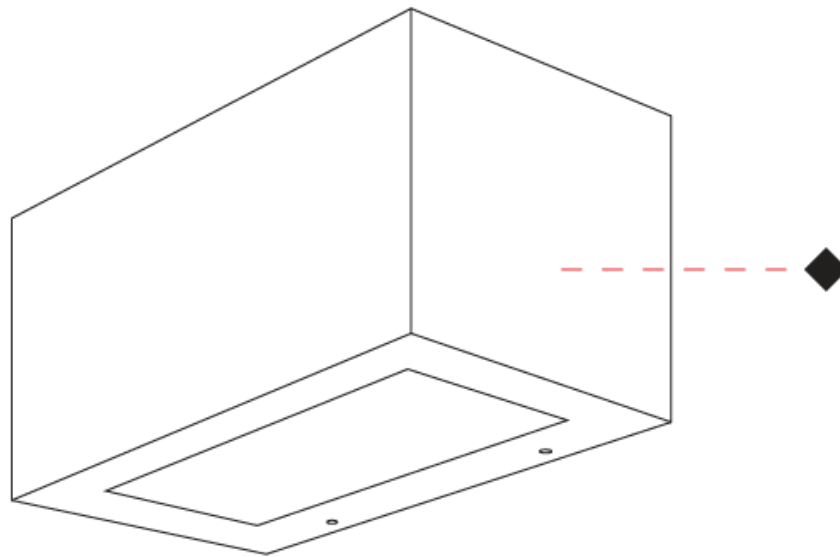

E10W1103-

PROJECT _____

TYPE _____

SPECIFIER _____

QUANTITY _____

DATE _____