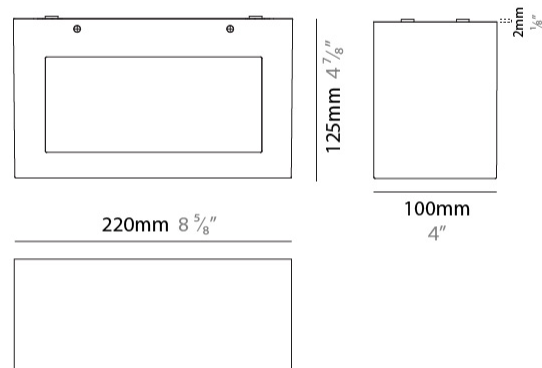

PROJECT	_____
TYPE	_____
SPECIFIER	_____
QUANTITY	_____
DATE	_____

VARIANT 200 SURFACE

E10W1103-

base number   Color   Finish
Temperature   Options

1. To build a product code in our configurator select the specify button on the base model # product page
2. To build a manual product code on this datasheet choose from the options listed below in blue font and add the suffix to the base model #

GENERAL

Series: Variant 200
Partner: Side
Division: Exterior
Installation: Surface
Product Type: Wall Surface
Mounting Location: Wall
Light Distribution: Direct

PHYSICAL

Shape: Rectangle
Width (mm): 220
Width (in): 8 ¹⁵/₁₆
Height (mm): 100
Depth (mm): 125
Height (in): 3 ¹⁵/₁₆
Depth (in): 4 ¹⁵/₁₆
Weight (kg): 1.9
Diffuser: PMMA Opal
Fixture Finish: WHI / BLK / GRY
Fixture Material: Aluminum Die Cast

ELECTRICAL

Lamp Type: LED (Zhaga Standard)
Input Wattage (W): 23
Dimming: Non-Dimmable
Driver Included: No
Driver Location: Remote
Driver Type: Constant Current - Universal
Driver Class: Class 2
Input Voltage (V): 120
Constant Current (MA): 400mA
Upon Request: Phase Dimming / 0-10V Dimming / DALI Dimming

LED

Color Temperature (°K): 3000 / 4000
Max. Delivered Lumen (lm): 910 / 1003
CRI: >90 CRI
Lamp Life (hrs): 50000

OPTICAL

RATINGS AND CERTIFICATIONS

Certified By: CSA Certified to UL and CSA Standards
IP rating: IP65