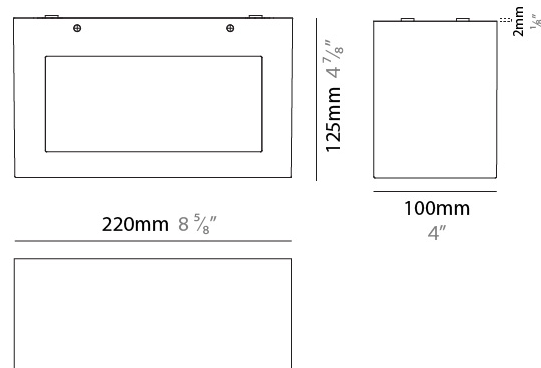

PROJECT	_____
TYPE	_____
SPECIFIER	_____
QUANTITY	_____
DATE	_____

VARIANT 200 SURFACE

E10W1104-

base number   Color   Finish
Temperature   Options

1. To build a product code in our configurator select the specify button on the base model # product page
2. To build a manual product code on this datasheet choose from the options listed below in blue font and add the suffix to the base model #

GENERAL

Series: Variant 200
Partner: Side
Division: Exterior
Installation: Surface
Product Type: Wall Surface
Mounting Location: Wall
Light Distribution: Direct / Indirect

PHYSICAL

Shape: Rectangle
Width (mm): 220
Width (in): 8 ¹¹/₁₆
Height (mm): 100
Depth (mm): 125
Height (in): 3 ¹⁵/₁₆
Depth (in): 4 ¹⁵/₁₆
Weight (kg): 1.9
Diffuser: PMMA Opal
Fixture Finish: WHI / BLK / GRY
Fixture Material: Aluminum Die Cast

ELECTRICAL

Lamp Type: LED (Zhaga Standard)
Input Wattage (W): 44
Dimming: Non-Dimmable
Driver Included: No
Driver Location: Remote
Driver Type: Constant Current - Universal
Driver Class: Class 2
Input Voltage (V): 120
Constant Current (MA): 400mA
Upon Request: Phase Dimming / 0-10V Dimming / DALI Dimming

LED

Color Temperature (°K): 3000 / 4000
Max. Delivered Lumen (lm): 1834 / 2020
CRI: >90 CRI
Lamp Life (hrs): 50000

OPTICAL

RATINGS AND CERTIFICATIONS

Certified By: CSA Certified to UL and CSA Standards
IP rating: IP65